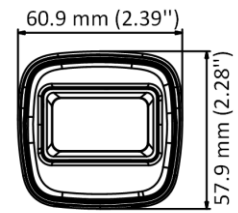

DS-2CE1AD0T-ITP\ECO ECO 2 MP Camera

- 2 MP, 1920 × 1080 resolution
- 2.8 mm, 3.6 mm, 6 mm fixed lens
- Smart IR, up to 25 m IR distance
- IP67

Specification

Camera	
Image Sensor	2 MP CMOS
Signal System	PAL/NTSC
Resolution	1920 (H) × 1080 (V)
Frame Rate	TVI: 1080P@30fps, 1080P@25fps
Min. illumination	0.01 Lux@(F1.2, AGC ON), 0 Lux with IR
Shutter Time	PAL: 1/25 s to 1/50, 000 s NTSC: 1/30 s to 1/50, 000 s
Lens	2.8 mm, 3.6 mm, 6 mm fixed lens
Field of View	2.8 mm, horizontal FOV: 101°, vertical FOV: 60°, diagonal FOV: 122° 3.6 mm, horizontal FOV: 79.6°, vertical FOV: 43.5°, diagonal FOV: 93.7° 6 mm, horizontal FOV: 51.9°, vertical FOV: 30°, diagonal FOV: 58.8°
Lens Mount	M12
Day & Night	ICR
WDR (Wide Dynamic Range)	Digital WDR
Angle Adjustment	Pan: 0 to 360°, Tilt: 0 to 90°, Rotation: 0 to 360°
Menu	
Image Mode	STD/HIGH-SAT
AGC	Yes
Day/Night Mode	Auto/Color/BW (Black and White)
White Balance	Auto/Manual
AE (Auto Exposure) Mode	DWDR/BLC/HLC/Global
Noise Reduction	2D DNR
Language	English
Function	Brightness, Sharpness, Smart IR
Interface	
Video Output	1 HD analog output
General	
Operating Conditions	-40 °C to 60 °C (-40 °F to 140 °F), humidity 90% or less (non-condensing)
Power Supply	12 VDC ± 25%
Power Consumption	Max. 2.2 W
Protection Level	IP67
Material	Plastic
IR Range	Up to 25 m
Communication	HIKVISION-C
Dimensions	57.9 mm × 60.9 mm × 138.8 mm (2.28" × 2.39" × 5.47")
Weight	Approx. 141 g (0.31 lb.)

Available Model

DS-2CE1AD0T-ITP\ECO

Dimension

Accessory

**DS-1280ZJ-XS
Junction Box**

Distributed by

**HIKVISION®****Headquarters**

No.555 Qianmo Road, Binjiang District,
Hangzhou 310051, China
T +86-571-8807-5998
overseasbusiness@hikvision.com