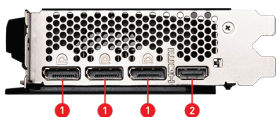

CONNECTIONS

1. DisplayPort
2. HDMI™