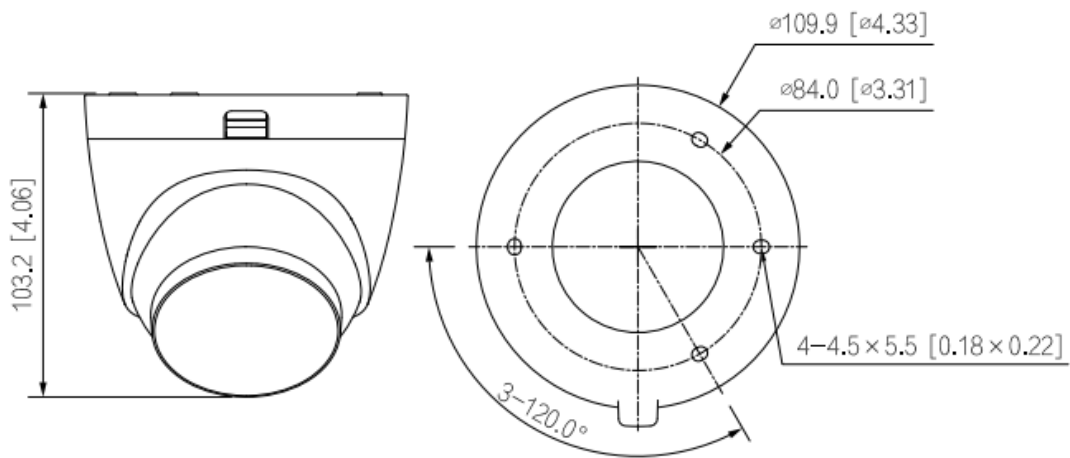

CP-UNC-DA41PL3-Y

4MP IR Network Dome Camera - 30Mtr.

Feature	Specification
Image Sensor	1/3" 4MP PS CMOS Image Sensor (0.84667cm)
Minimum Illumination	0.01 lux@F2.0 (Color, 30 IRE) 0.001 lux@F2.0 (B/W,30 IRE) 0 lux (IR on)
Effective Pixels	2560 (H) × 1440 (V)
Shutter Speed	Auto/Manual, 1/3~1/100000s
White Balance	Auto; natural; street lamp; outdoor; manual; regional custom
Lens	3.6mm
Lens Type	Fixed-focal
Mount Type	M12
Max. Aperture	F2.0
Iris Control	Fixed
Close Focus Distance	1.4m
DORI Distance	85.2m (Detect) 34.1m (Observe) 17m (Recognize) 8.5m (Identify)
Gain Control (AGC)	Auto
Video Compression	H.265/Smart H.264+/H.264/ H.264B/ MJPEG (only supported by the sub stream)
Encode Strategy	Instastream
Angle of View	H: 76°; V: 40°; D: 92°
Back Light Compensation	BLC / HLC / DWDR
S/N Ratio	>56dB
Video Streaming	Main stream: 2560 × 1440@(1–25/30 fps) Sub stream: 704 × 576@(1–25 fps)/704 × 480@(1–30 fps) *The values above are the max. frame rates of each stream; for multiple streams, the values will be subjected to the total encoding capacity.
Resolution	4M (2560 × 1440); 3M (2304 × 1296); 1080p (1920 × 1080); 1.3M (1280 × 960); 720p (1280 × 720); D1 (704 × 576/704 × 480); VGA (640 × 480); CIF (352 × 288/352 × 240)
Mirror	Support
Motion detection	Off / On (4 area, Rectangle)

Feature	Specification
Dimension	103.2 mm × Φ109.9 mm (4.06" × Φ4.33")
Weight	0.24kg

Dimensions (mm/inch)

Accessories : Optional

CP-UA-B2P
Pole Mount

Company Name:

CP PLUS (Aditya Infotech Ltd.)

F-28 Okhla Industrial Area, Phase 1,