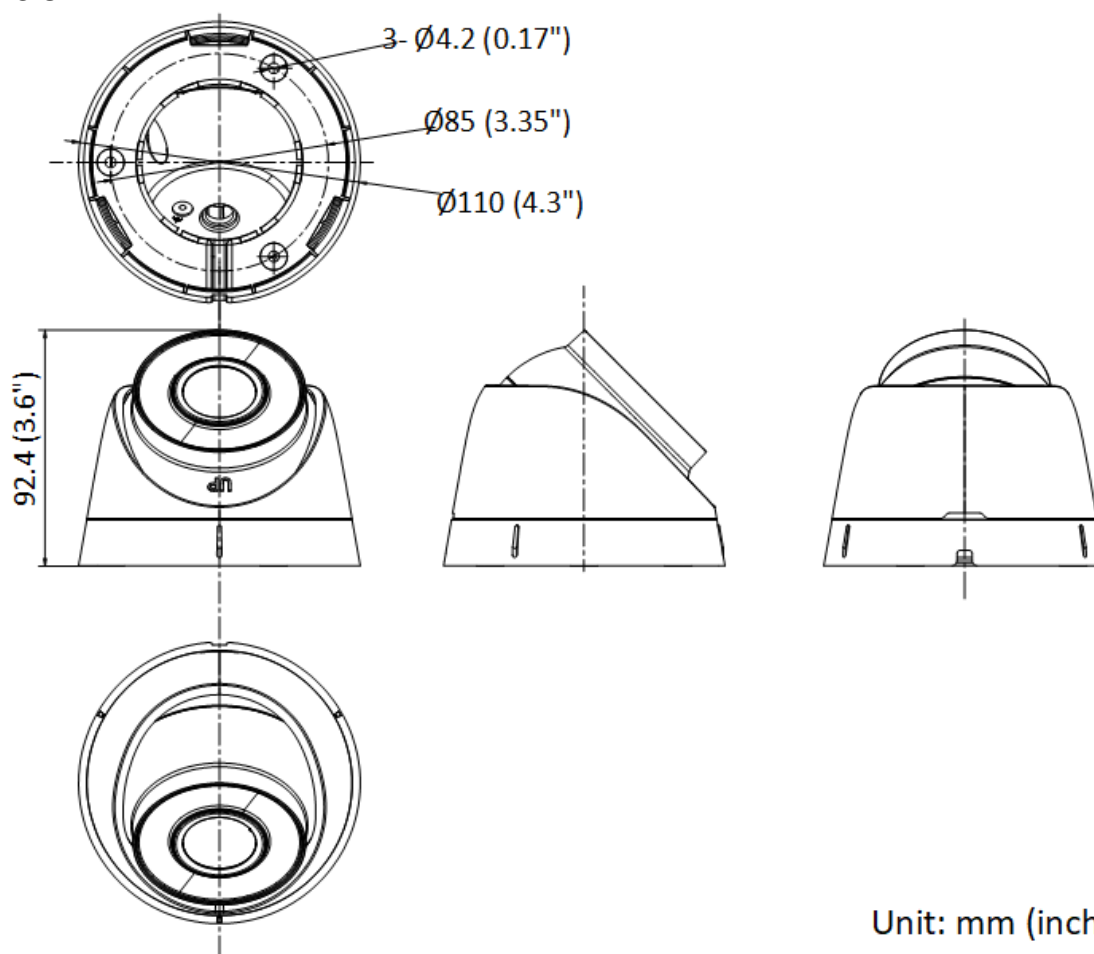

Environment	CE-RoHS (2011/65/EU) WEEE (2012/19/EU) Reach (Regulation (EC) No 1907/2006)
Protection	IP67 (IEC 60529-2013)

▪ **Available Model**

DS-2CD1383G0-I(2.8mm)(C)

DS-2CD1383G0-I(4mm)(C)

▪ **Dimension**