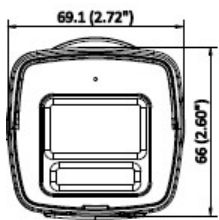

Protection	IP67
------------	------

*Specifications are subject to change without prior notice. *Product picture may differ as per actual.

Available Model

PT-NC140D7-WNMS/AW(D2)

Dimension

Unit: mm (inch)