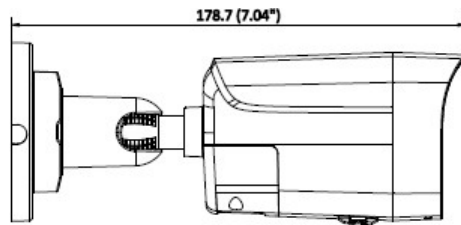

Protection	IP67
------------	------

*Specifications are subject to change without prior notice. *Product picture may differ as per actual.

Available Model

PT-NC140D7-WNMS/AW(D2)

Dimension

Unit: mm (inch)