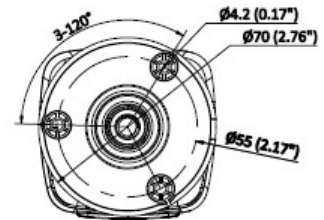

Protection	IP67
------------	------

*Specifications are subject to change without prior notice. *Product picture may differ as per actual.

Available Model

PT-NC140D7-WNMS/AW(D2)

Dimension

Unit: mm (inch)