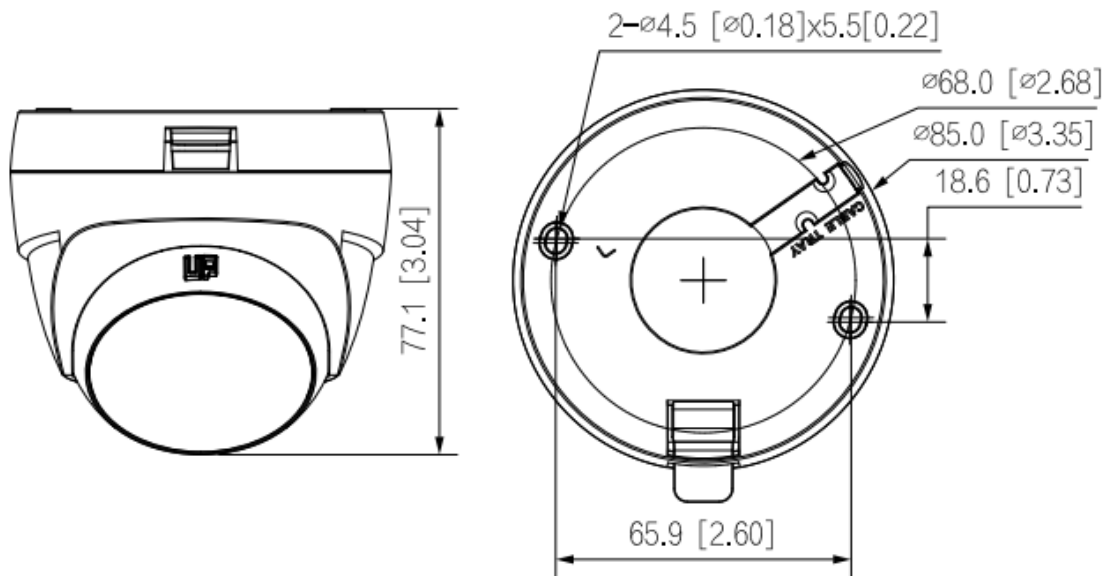

Dimensions (mm/inch)

Company Name:

CP PLUS (Aditya Infotech Ltd.)

F-28 Okhla Industrial Area, Phase 1,

New Delhi 110020, INDIA

Contact Mail ID :- customercare@cpplusworld.com