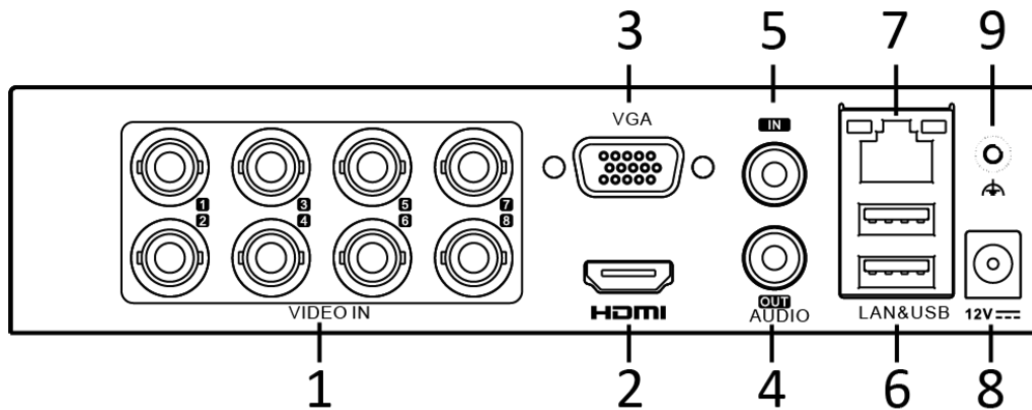

Physical Interface

No.	Description	No.	Description
1	Video and Coaxial Audio In	6	USB Interface
2	HDMI Interface	7	LAN Network Interface
3	VGA Interface	8	12 VDC Power Input
4	AUDIO OUT, RCA Connector	9	GND
5	AUDIO IN, RCA Connector