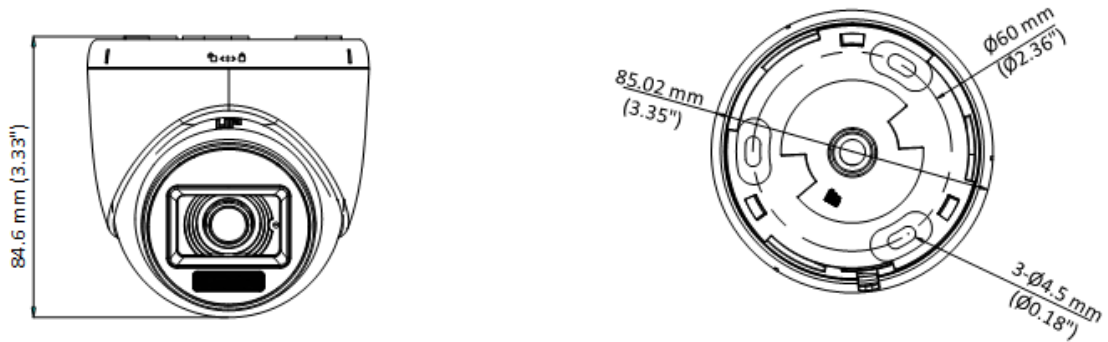

## ▪ Specification

Camera	
Image Sensor	2 MP CMOS
Max. Resolution	1920 (H) × 1080 (V)
Min. Illumination	0.01 Lux @ (F1.6, AGC ON), 0 Lux with IR
Shutter Time	PAL: 1/25 s to 1/50, 000 s; NTSC: 1/30 s to 1/50, 000 s
Day & Night	ICR
Angle Adjustment	Pan: 0 to 360°, Tilt: 0 to 75°, Rotation: 0 to 360°
Signal System	PAL/NTSC
Lens	
Lens Type	2.8 mm, 3.6 mm fixed focal lens
Focal Length & FOV	2.8 mm, horizontal FOV: 101°, vertical FOV: 56°, diagonal FOV: 118° 3.6 mm, horizontal FOV: 78°, vertical FOV: 42°, diagonal FOV: 92°
Lens Mount	M12
Microphone	
Pickup Distance	In a radius of up to 5 m
Amount	1
Illuminator	
Supplement Light Range	IR : Up to 20 m White Light : Up to 20 m
Supplement Light Type	Smart, IR, White Light
Image	
Image Settings	Brightness, Sharpness, Smart IR
Frame Rate	TVI: 1080P @ 30 fps, 1080P @ 25 fps AHD: 1080P @ 30 fps, 1080P @ 25 fps CVI: 1080P @ 30 fps, 1080P @ 25 fps CVBS: PAL/NTSC
Wide Dynamic Range (WDR)	Digital WDR
Image Enhancement	DWDR/BLC/HLC/Global
White Balance	Auto/Manual
AGC	Yes
Day/Night Mode	Auto/Color
Interface	
Video Output	Switchable TVI/AHD/CVI/CVBS
General	
Material	Plastic
Dimension	84.6 mm × Ø85.02 mm (3.33" × Ø3.35")
Weight	Approx. 156 g (0.34 lb.)
Operating Condition	-40 °C to 60 °C (-40 °F to 140 °F), humidity: 90% or less (non-condensation)
Communication	HIKVISION-C
Language	English
Power Supply	12 VDC ± 25% *You are recommended to use one power adapter to supply the power for one camera.
Consumption	Max. 3.3 W

▪ **Available Model**

DS-2CE76D0T-LPFS(2.8mm)

DS-2CE76D0T-LPFS(3.6mm)

▪ **Dimension**

▪ **Accessory**

▪ **Optional**

DS-1272ZJ-110-TRS Wall mount	DS-1275ZJ-SUS Vertical pole mount	DS-1276ZJ-SUS Corner mount	DS-1280ZJ-XS Junction box
			
			