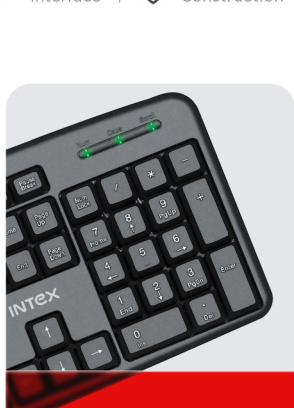

INTRODUCING  
**CORONA**  
 USB KEYBOARD

Model No: IT-KB333

**NOISELESS & SMOOTH  
 KEYSTROKE**

**UV COATED KEYS**

**SPILL  
 RESISTANT**  
 KEYBOARD DESIGN

MAKE YOUR  
**WORKING METHODS**  
 EASY | COMPACT | SMART

- USB Interface
- Durable Construction
- Ergonomic & Soft Keys
- Spill Resistant

**LED INDICATOR**

**ADJUSTABLE HEIGHT**