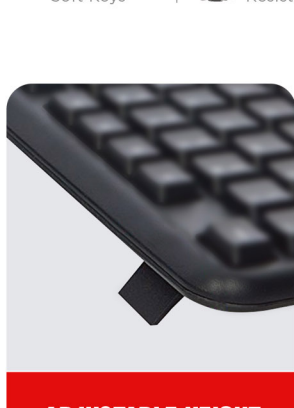

INTRODUCING  
**CORONA**  
 USB KEYBOARD

Model No: IT-KB333

**NOISELESS & SMOOTH  
 KEYSTROKE**

**UV COATED KEYS**

**SPILL  
 RESISTANT**  
 KEYBOARD DESIGN

MAKE YOUR  
**WORKING METHODS**  
 EASY | COMPACT | SMART

- USB Interface
- Durable Construction
- Ergonomic & Soft Keys
- Spill Resistant

**LED INDICATOR**

**ADJUSTABLE HEIGHT**