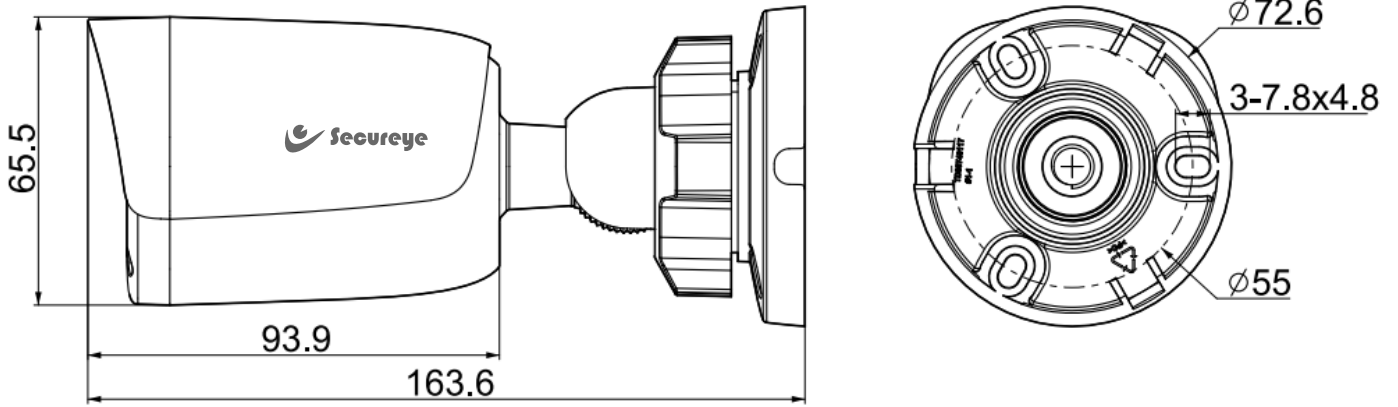

### KEY FEATURES

- Metal+Plastic Housing
- Up to 2688X1520@25fps
- S+265/H.265/H.264
- Min. Illumination Color: 0.02Lux@F1.6
- 2 Warm Lights, 15m
- Built-In Mic
- Smart IR, IR Range: 50m
- Operating Conditions -30°C ~ 60°C, 0 ~ 95% RH
- POE, IP67

Camera	
Image Sensor	1/2.9"CMOS
Min. Illumination	Color:0.02Lux@(F1.6,AGC ON), B/W:0Lux with IR
Shutter Time	1s-1/100000s
Day&Night	IR-cut filter with auto switch (ICR)
WDR	120dB
S/N	>40dB
Angle Adjustment	0-360°; 0-80°; 0-360°
Lens	
Lens Type	Fixed
Focal Length	4mm
Lens Mount	M12
Aperture Range	F1.6,Fixed
Field of View	83.2°(H); 43°(V); 93.7°(D)
DORI Distance	Detect:80.0m Observe:31.7m Recognize:16.0m Identify:8.0m
Illuminator	
IR LEDs	2
IR Distance	50m
Wavelength	850nm
White LEDs	2
Whitelight Distance	15m
Compression Standard	
Video Compression	S+265/H.265/H.264B/H.264M/H.264H
Video Bit Rate	32k-6Mbps
Audio Compression	G.711A/G.711U/ADPCM_D
Audio Sampling Rate	8kHz/32kHz/48kHz

**DIMENSIONS (Unit: mm)**

**ACCESSORIES**