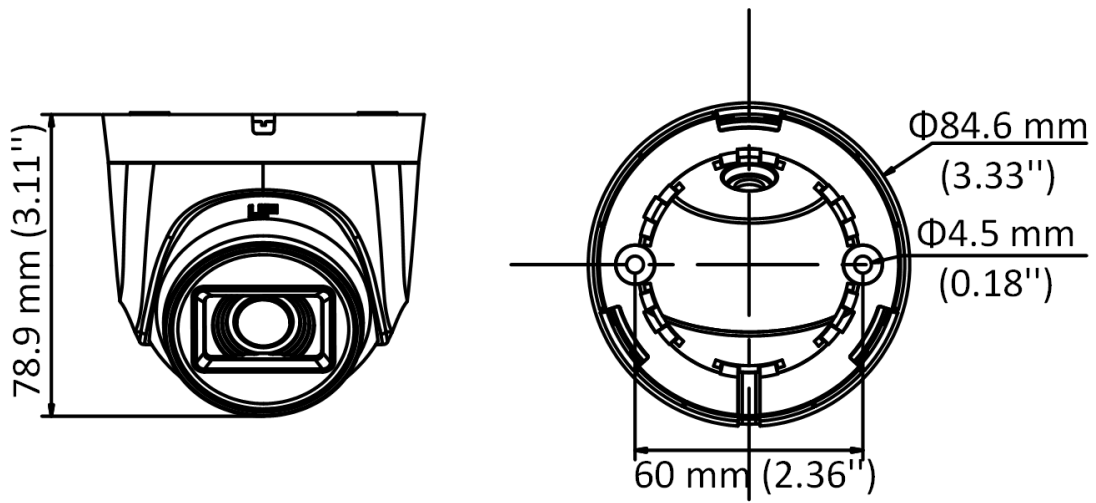

Dimension

Accessory