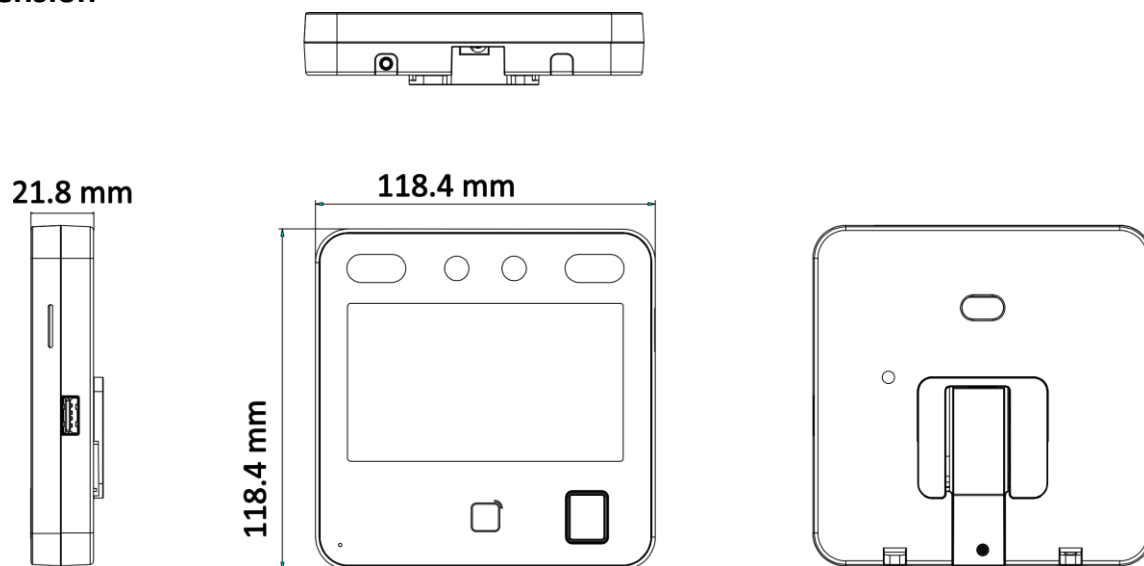

- Max.1500 faces capacity, Max.3000 fingerprints capacity, and Max.3000 cards
- Face Recognition Terminal, 4.3-inch LCD touch screen, 2 Mega pixel wide-angle lens, Built-in M1 card reading module
- Two-way audio with client software, indoor station, and main station; Supports TCP/IP, Wi-Fi
- Supports ISAPI, ISUP5.0
- Configuration via the web client
- Face recognition. Distance: 0.3 m to 1.5 m
- Duration < 0.2 s/User
- Accuracy rate $\geq 99\%$

▪ Specification

Display	
Screen size	4.3 inch
Operation method	Capacitive touch screen
Type	LCD
Video	
Lens	2
Resolution	2 MP
Audio	
Audio quality	Noise suppression and echo cancellation
Network	
Wired network	Support
Wi-Fi	Support, 2.4 G, 802.11b/g/n
Interface	
Network interface	1 RJ-45, 10/100 M self-adaptive
Lock control	1
Exit button	1
Door contact input	1
TAMPER	1
RS-485	1 RS-485 (Half duplex, HIKVISION)
Wiegand	1 Wiegand(Hik 26bit,Hik 34bit)
USB	1
Authentication	
Card type	M1 card
Card reading frequency	13.56 MHz
General	
Power supply	12 VDC, 1 A (power adapter included)
Working temperature	-10 °C to 40 °C (14 °F to 104 °F)
Working humidity	0 to 90% (No condensing)
Dimensions	118.4 mm × 118.4 mm × 21.8 mm (4.66" × 4.66" × 0.86")
Installation	Wall mounting, base mounting
Weight	Gross weight: 0.71 kg (1.57 lb) Net weight: 0.23 kg (0.51 lb)
Application environment	
Language	English, Spanish (South America), Arabic, Thai, Indonesian, Russian, Vietnamese, Portuguese (Brazil), Korean; Japanese
Platform	Hik-ProConnect and HikCentral Professional
Function	
Face anti-spoofing	Support
Audio prompt	
Time synchronization	

▪ Available Model

DS-K1T343MFWX

▪ Dimension

▪ Accessory

▪ Optional

DS-KAB6-W1
Bracket

Headquarters

No.555 Qianmo Road, Binjiang District,
Hangzhou 310051, China
T +86-571-8807-5998
www.hikvision.com